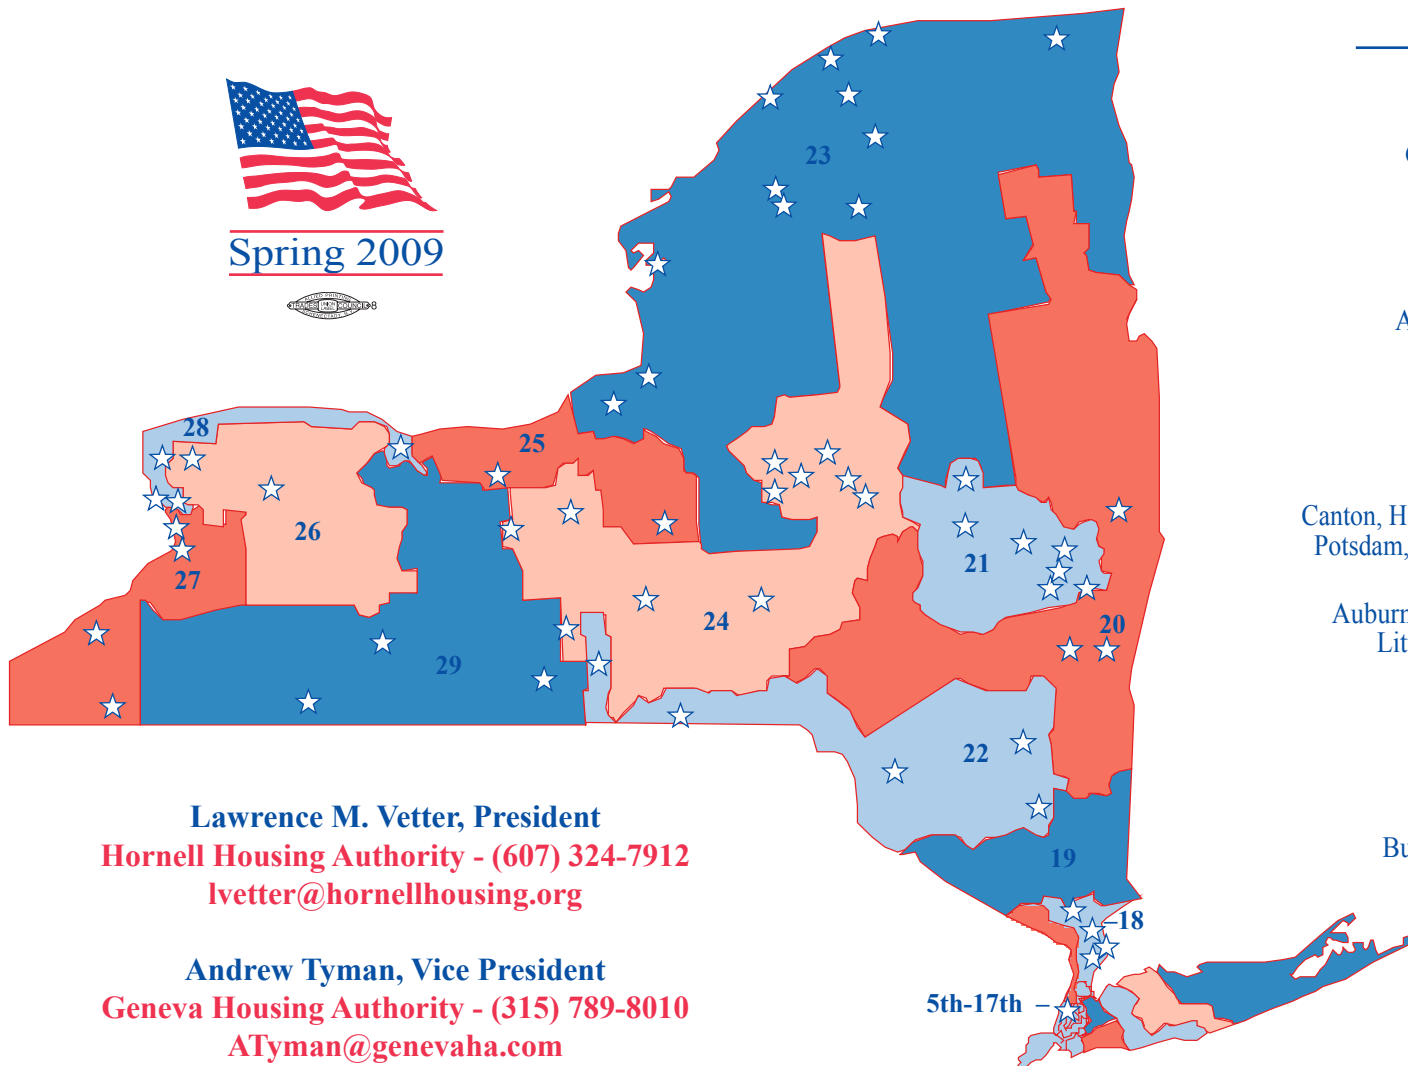

## Housing Authorities by Congressional District

### 5th-17th Congressional Districts

New York City

### 18th Congressional District

Greenburgh, New Rochelle, Port Chester & White Plains